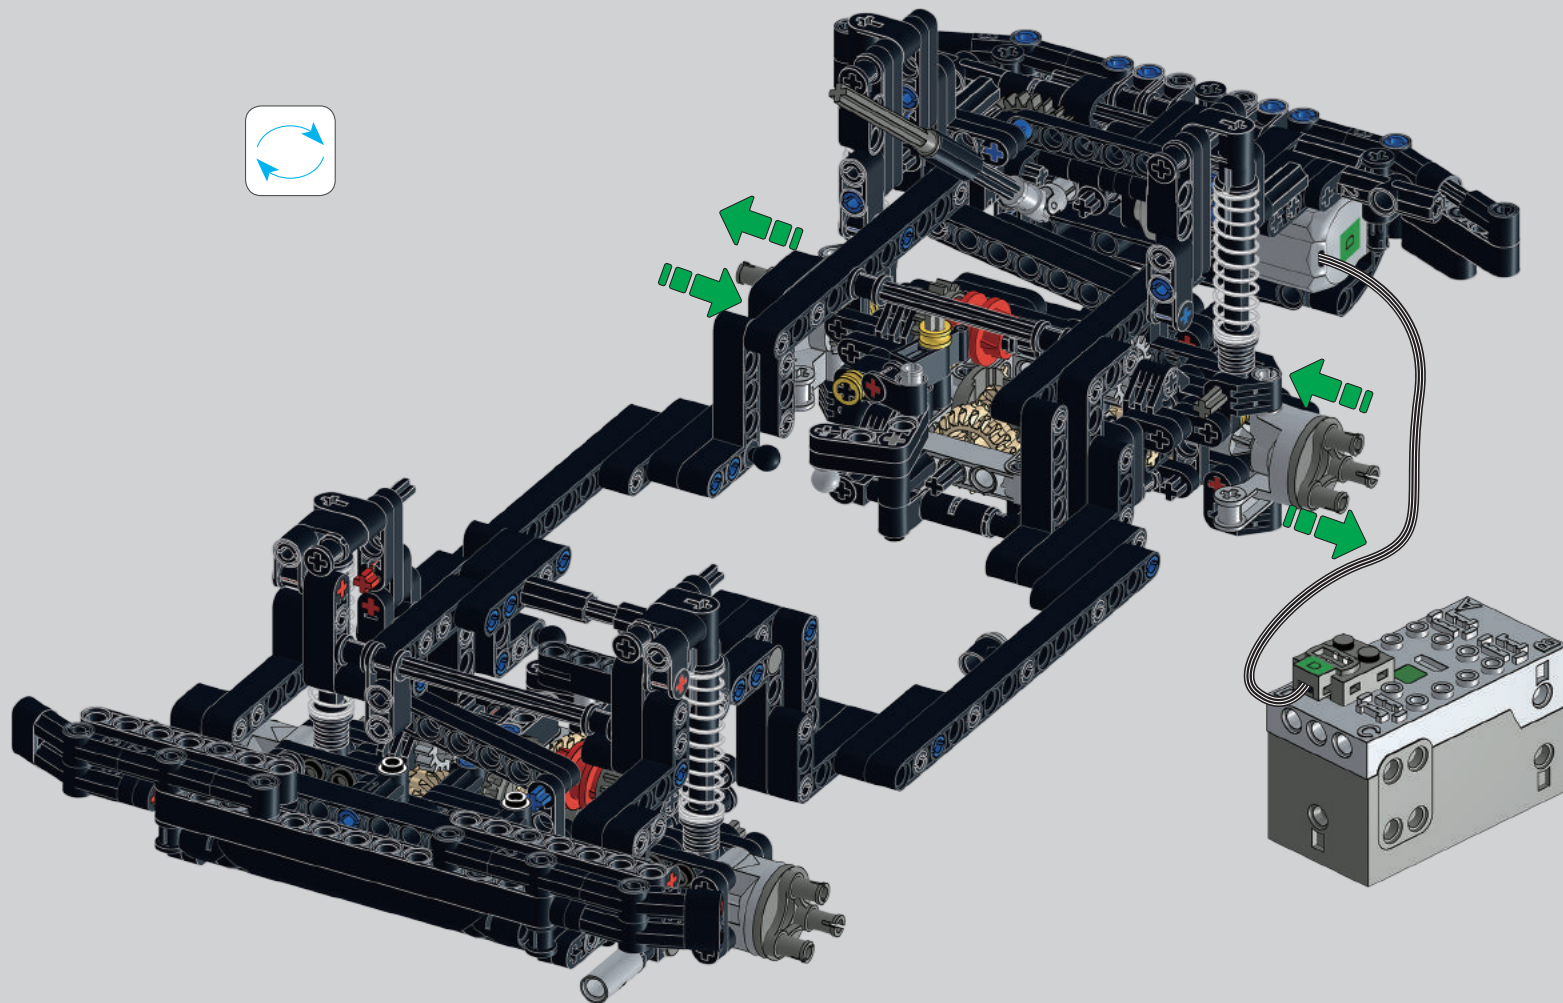

142

144

牧马人动态—此步骤拼装说明

(请参考: 13124 牧马人静态说明第1页-10页46步)

WRANGLER Dynamic version — This step assembly instructions

(Please refer to: 13124 WRANGLER Static Edition Instruction manual Page 1-10 64steps.)

148

150