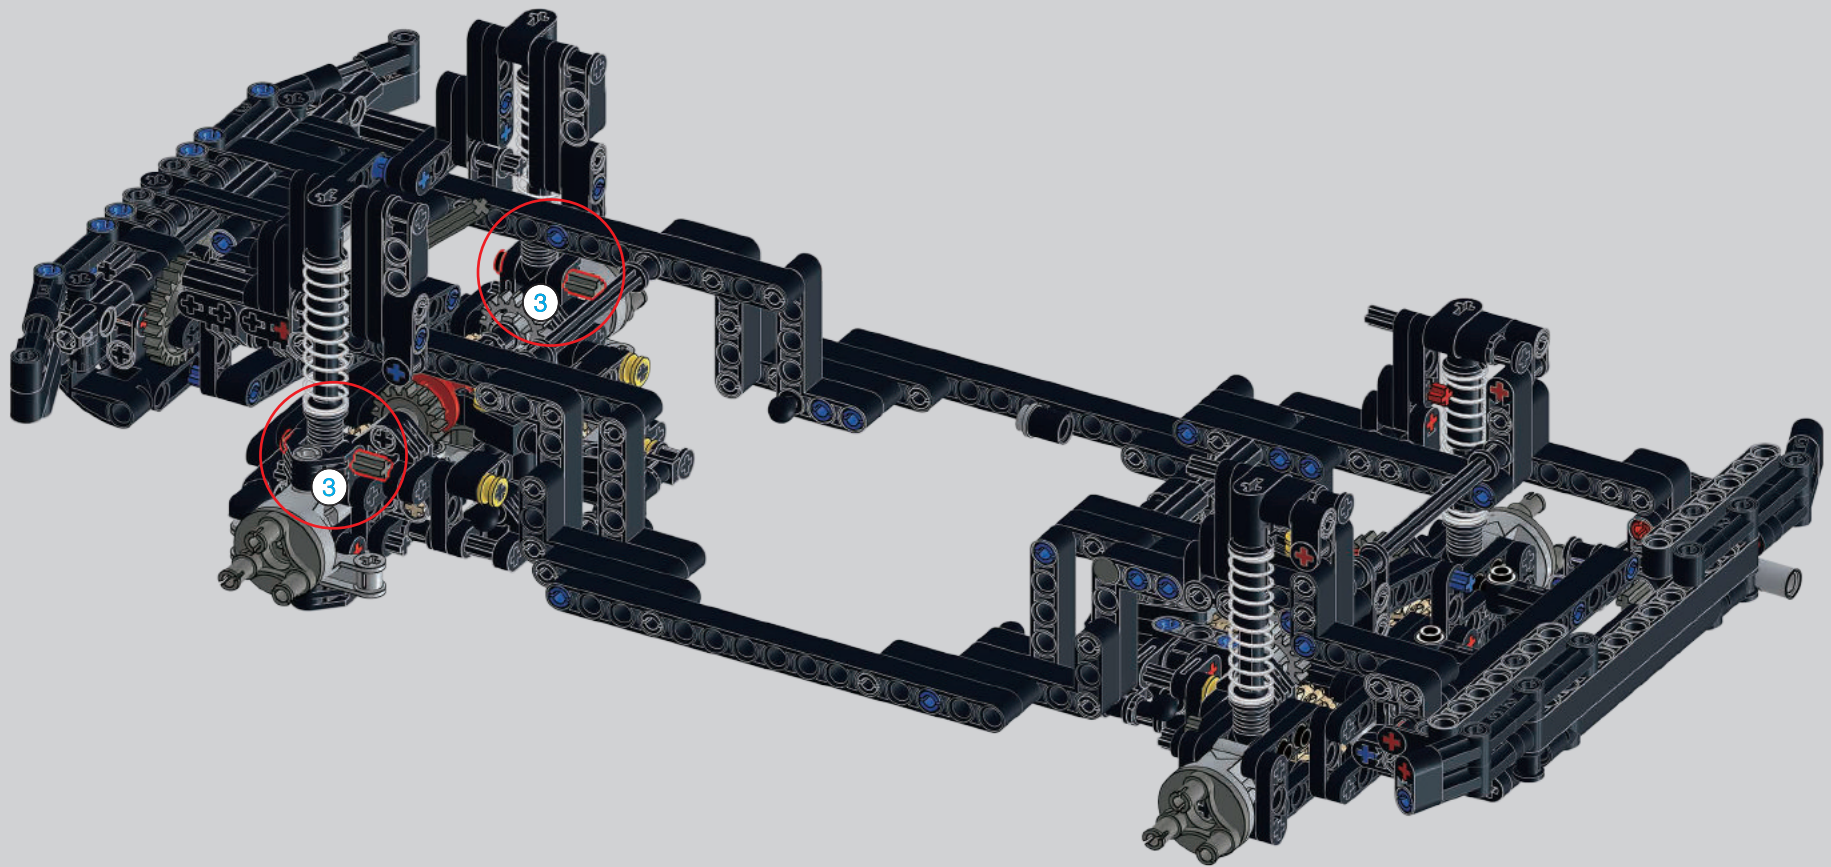

142

144

牧马人动态—此步骤拼装说明

(请参考: 13124 牧马人静态说明第1页-10页46步)

WRANGLER Dynamic version — This step assembly instructions

(Please refer to: 13124 WRANGLER Static Edition Instruction manual Page 1-10 64steps.)

148

150